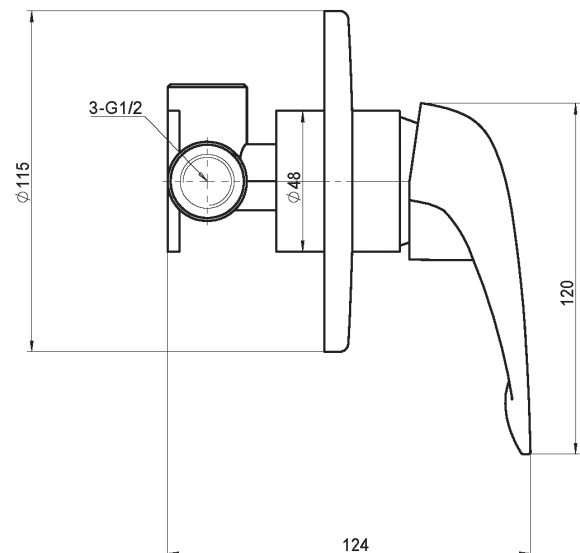

## Meno Plus Shower or Bath Mixer

**Product Codes:**

B250010

**Finishes:**

Chrome

**WELS Rating:**

Not Applicable

**Features:**

Chrome on brass. Solid handle design

Suits bath or shower application

**Warranty:**

20 Year Warranty on cartridge and product

12 Months Parts &amp; Labour

**Colour Swatches:**

Chrome

**DISCLAIMER:** Installation of this product must be undertaken by a qualified and licensed plumber and in accordance with the National Plumbing Code, AS/NZS 3500 and all applicable local regulations. Enhance products are designed to meet the appropriate Australian Standards. Dimensions contained were correct at the time of publication. However, neither the manufacturer nor the distributor takes responsibility for printing errors. The manufacturer and the distributor reserve the right to vary specifications or delete models without prior notification. A failure to follow the installation instructions, or a failure to have the product installed by a licensed tradesperson, may void the products warranty.