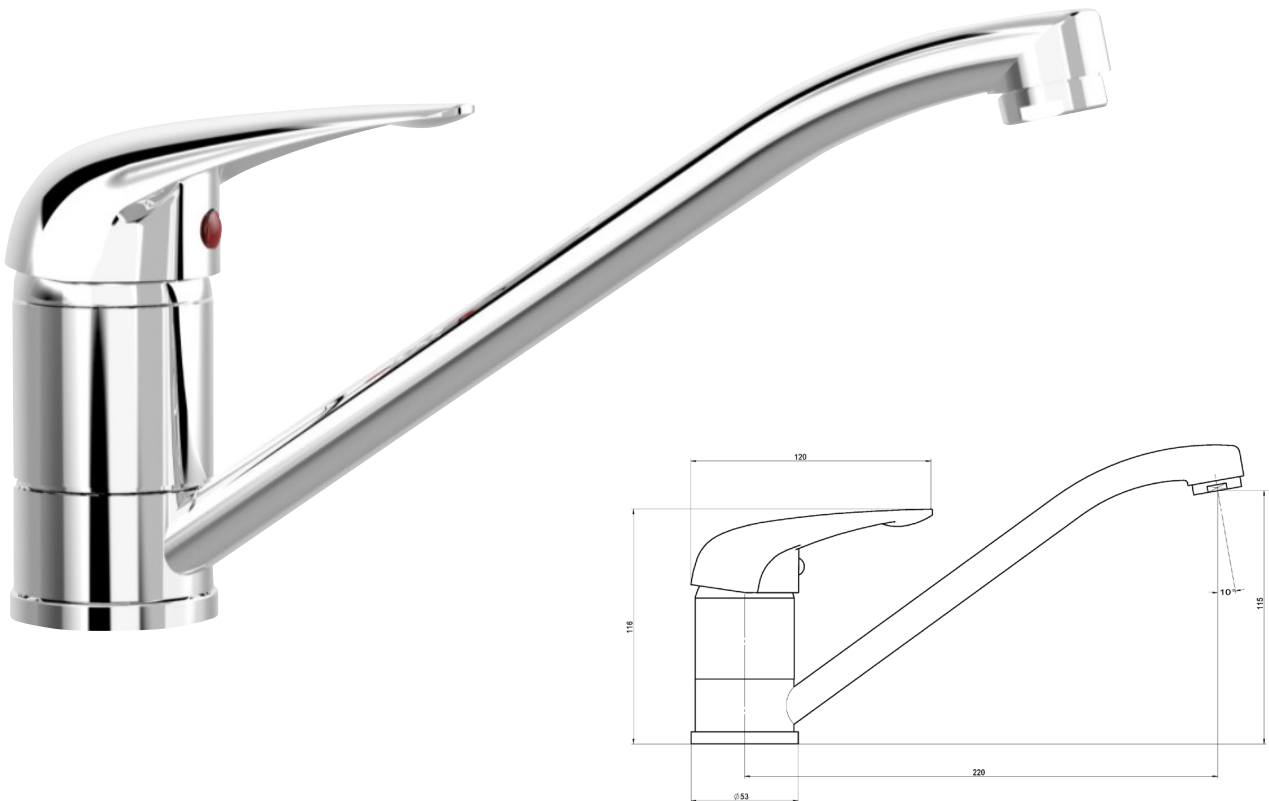

## Meno Plus Sink Mixer

**Product Codes:**

B250000

**Finishes:**

Chrome

**WELS Rating:**

4 Star, 7.5 Litres per min

**Features:**

Chrome on brass. Solid handle design

Swivel spout

**Warranty:**

20 Year Warranty on cartridge and product

12 Months Parts &amp; Labour

**Colour Swatches:**

Chrome

**DISCLAIMER:** Installation of this product must be undertaken by a qualified and licensed plumber and in accordance with the National Plumbing Code, AS/NZS 3500 and all applicable local regulations. Enhance products are designed to meet the appropriate Australian Standards. Dimensions contained were correct at the time of publication. However, neither the manufacturer nor the distributor takes responsibility for printing errors. The manufacturer and the distributor reserve the right to vary specifications or delete models without prior notification. A failure to follow the installation instructions, or a failure to have the product installed by a licensed tradesperson, may void the products warranty.