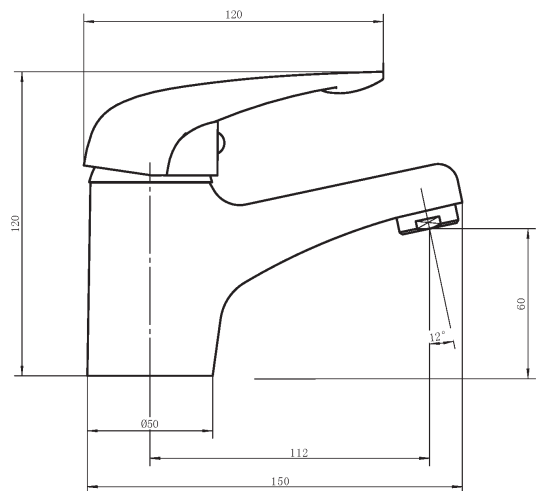

## Meno Plus Fixed Basin Mixer

**Product Codes:**

B250013

**Finishes:**

Chrome

**WELS Rating:**

4 Star, 7.5 Litres per min

**Features:**

Chrome on brass. Solid handle design

Fixed spout

**Warranty:**

20 Year Warranty on cartridge and product

12 Months Parts &amp; Labour

**Colour Swatches:**

Chrome

**DISCLAIMER:** Installation of this product must be undertaken by a qualified and licensed plumber and in accordance with the National Plumbing Code, AS/NZS 3500 and all applicable local regulations. Enhance products are designed to meet the appropriate Australian Standards. Dimensions contained were correct at the time of publication. However, neither the manufacturer nor the distributor takes responsibility for printing errors. The manufacturer and the distributor reserve the right to vary specifications or delete models without prior notification. A failure to follow the installation instructions, or a failure to have the product installed by a licensed tradesperson, may void the products warranty.